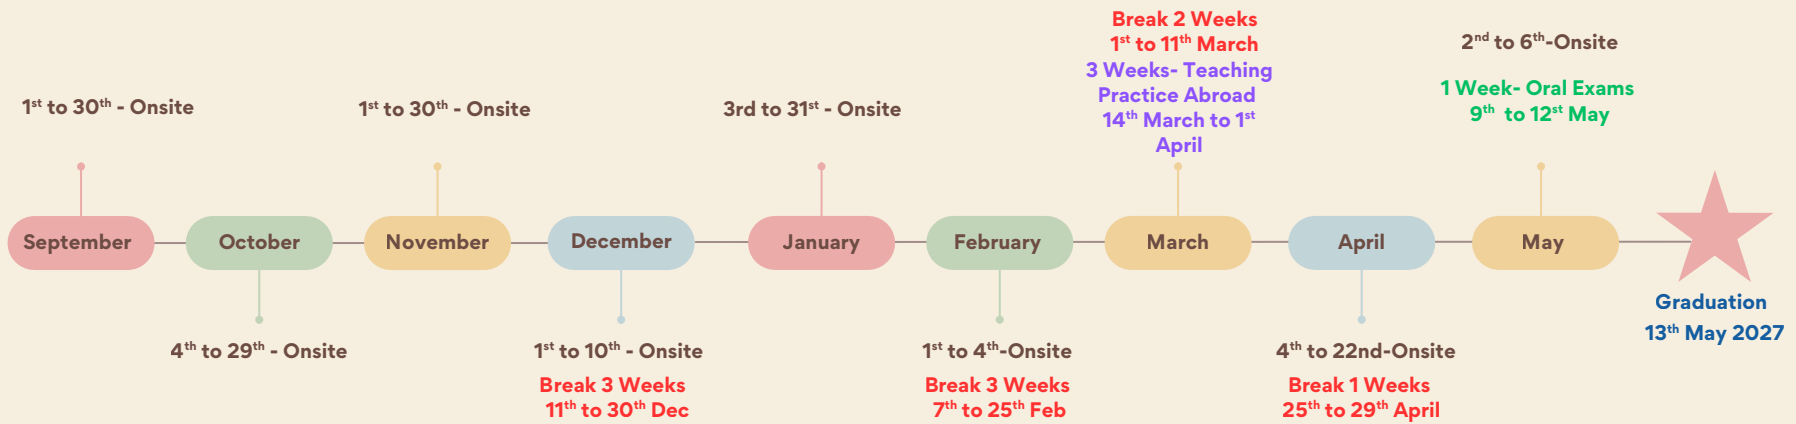

Manama Montessori Training Center
مركز منامة منتسوري للتدريب

Timeline 2026/27

Sunday to Thursday from 3PM to 7PM

Dates are Subject to change